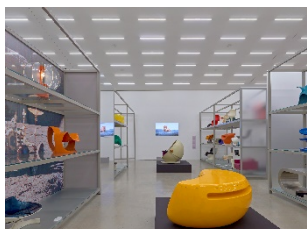

Installation views

Science Fiction Design: From Space Age to Metaverse

18.05.2024 – 11.05.2025

Vitra Schaudepot, Weil am Rhein

01

Installation view »Science Fiction Design: From Space Age to Metaverse«, Vitra Schaudepot
© Vitra Design Museum, photo: Mark Niedermann

02

Installation view »Science Fiction Design: From Space Age to Metaverse«, Vitra Schaudepot
© Vitra Design Museum, photo: Mark Niedermann

03

Installation view »Science Fiction Design: From Space Age to Metaverse«, Vitra Schaudepot
© Vitra Design Museum, photo: Mark Niedermann