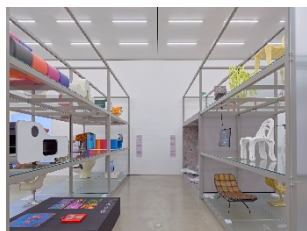

02

Installation view »Science Fiction Design: From Space Age to Metaverse«, Vitra Schaudepot
© Vitra Design Museum, photo: Mark Niedermann

03

Installation view »Science Fiction Design: From Space Age to Metaverse«, Vitra Schaudepot
© Vitra Design Museum, photo: Mark Niedermann

04

Installation view »Science Fiction Design: From Space Age to Metaverse«, Vitra Schaudepot
© Vitra Design Museum, photo: Mark Niedermann

05

Installation view »Science Fiction Design: From Space Age to Metaverse«, Vitra Schaudepot
© Vitra Design Museum, photo: Mark Niedermann

06

Installation view »Science Fiction Design: From Space Age to Metaverse«, Vitra Schaudepot
© Vitra Design Museum, photo: Mark Niedermann

These images may be used only in connection with reporting about the exhibition and in conjunction with the image credits. High resolution pictures are available here: www.design-museum.de/press_images