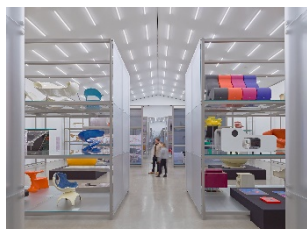

Installation views

Science Fiction Design: From Space Age to Metaverse

18.05.2024 – 11.05.2025

Vitra Schaudepot, Weil am Rhein

01

Installation view »Science Fiction Design: From Space Age to Metaverse«, Vitra Schaudepot
© Vitra Design Museum, photo: Mark Niedermann

02

Installation view »Science Fiction Design: From Space Age to Metaverse«, Vitra Schaudepot
© Vitra Design Museum, photo: Mark Niedermann

03

Installation view »Science Fiction Design: From Space Age to Metaverse«, Vitra Schaudepot
© Vitra Design Museum, photo: Mark Niedermann