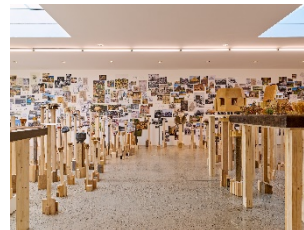

12
Installation view
»Tsuyoshi Tane: The Garden House«
© Vitra Design Museum
Photo: Mark Niedermann