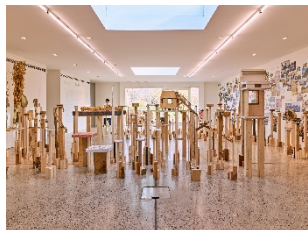

10
Installation view
»Tsuyoshi Tane: The Garden House«
© Vitra Design Museum
Photo: Mark Niedermann