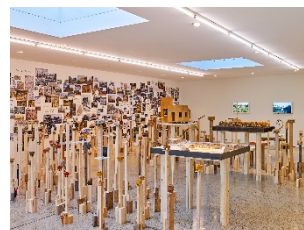

Photo: Mark Niedermann

02

Installation view

»Tsuyoshi Tane: The Garden House«

© Vitra Design Museum

Photo: Mark Niedermann

03

Installation view