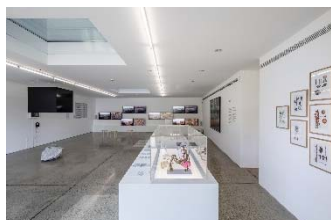

**Installation views**

**Alexandra Daisy Ginsberg: Better Nature**

20 July – 24 November 2019, Vitra Design Museum Gallery

**01**

Installation view »Alexandra Daisy Ginsberg: Better Nature«, Vitra Design Museum Gallery, 2019  
© Vitra Design Museum,  
Photo: Bettina Matthiessen